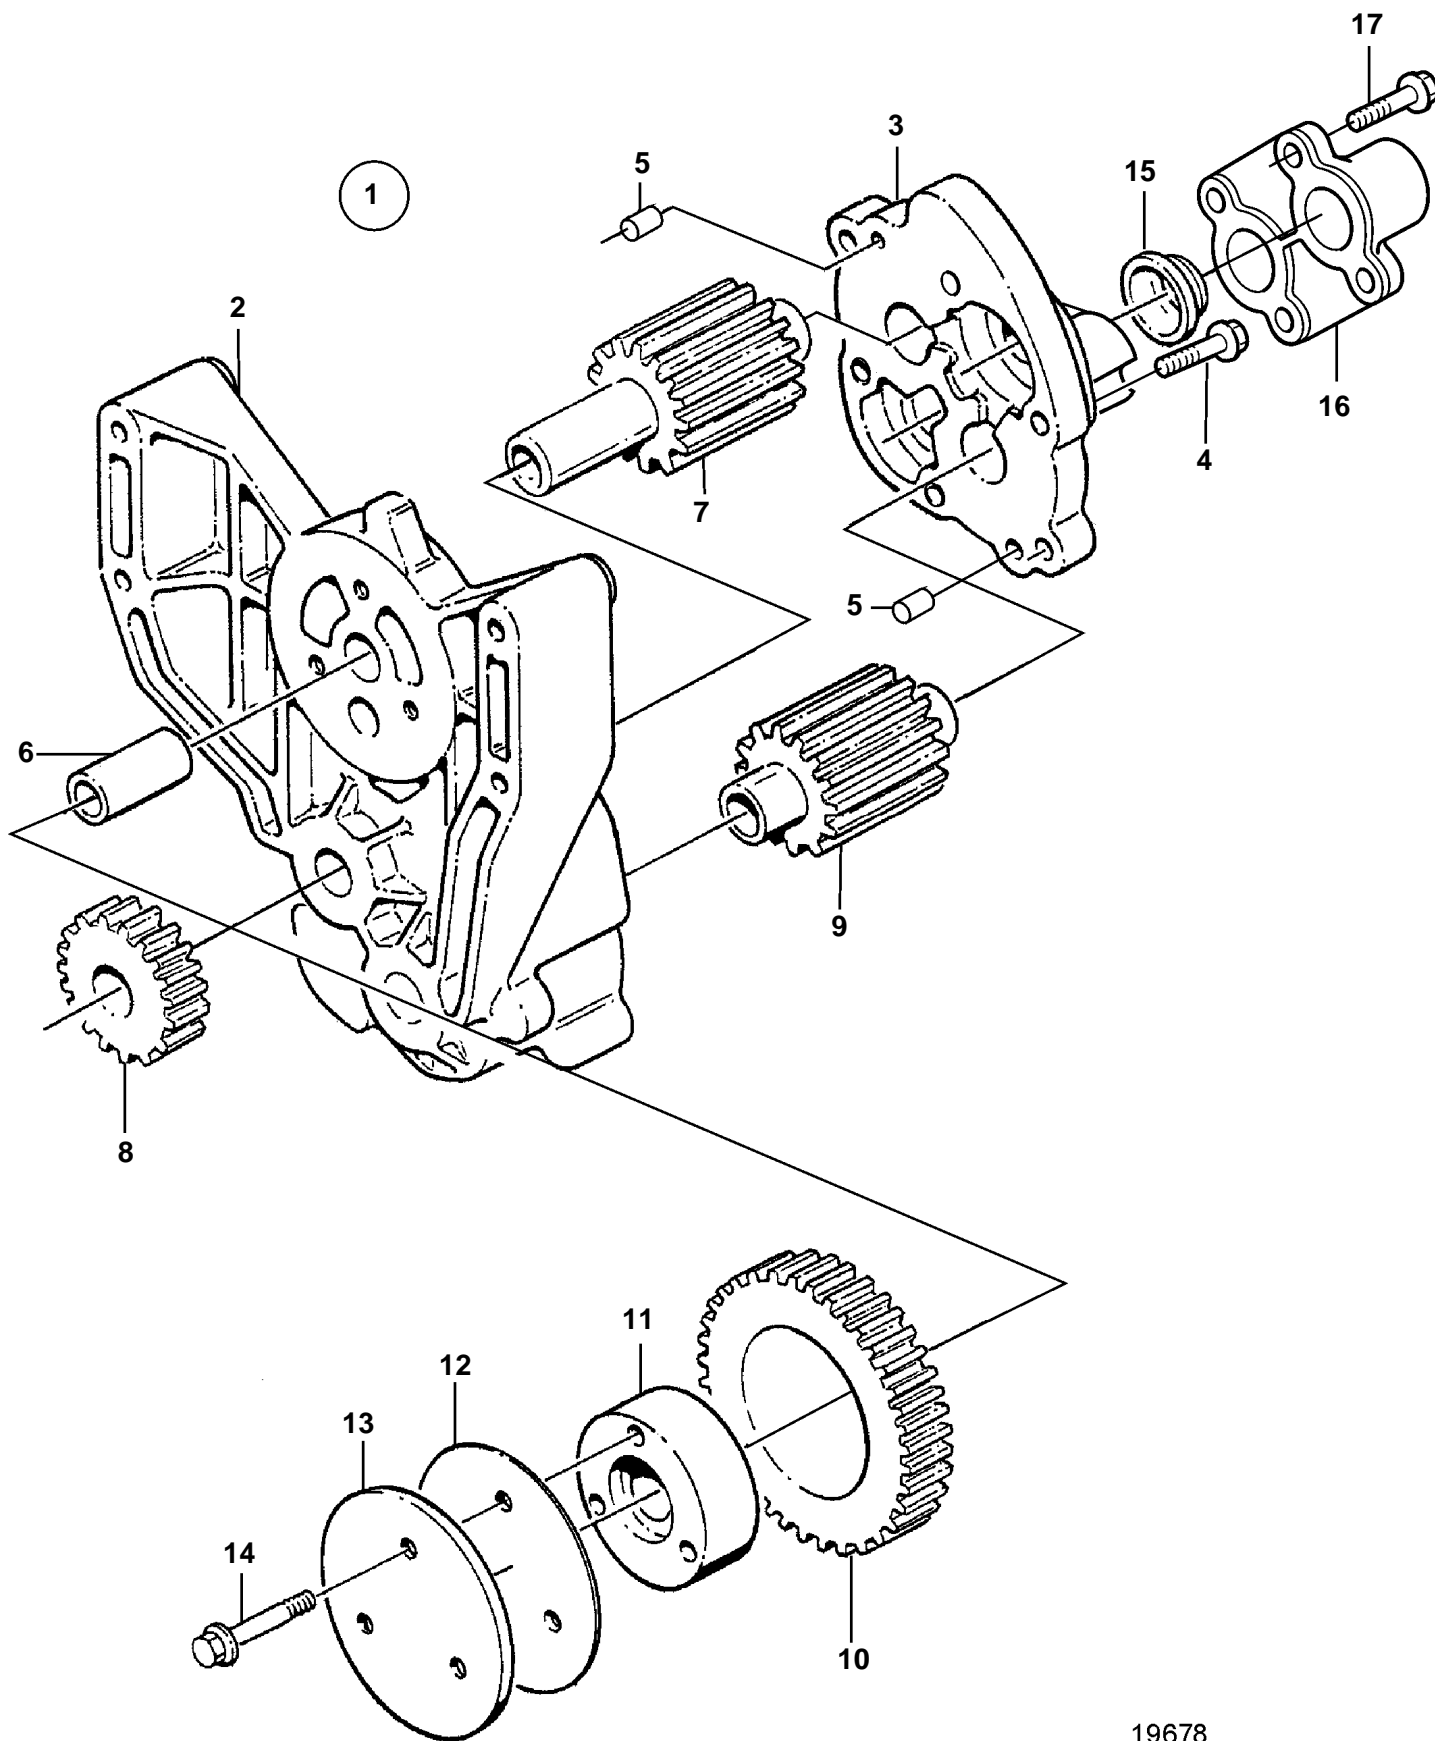

TWD1240VE, TAD1241VE, TAD1242VE

19678

TWD1240VE, TAD1241VE, TAD1242VE

REF	PART NO.	QTY	DESCRIPTION	NOTES
1	8170261	1	Oil pump	(3165222)
2		1	· Oil pump housing	
3		1	· Cover	
4	965180	2	· Flange screw	
5	422426	2	· Pin	
6		1	· Pin	
7		1	· Shaft, with gear	
8		1	· Gear	
9		1	· Shaft, with gear	
10		1	· Idler gear	
11		1	· Hub	
12		1	· Bearing shield	
13		1	· Thrust washer	
14	948217	3	· Flange screw	
15	465784	1	· Sealing ring	
16	3979001	1	· Connection plate	
17	965180	2	· Flange screw	